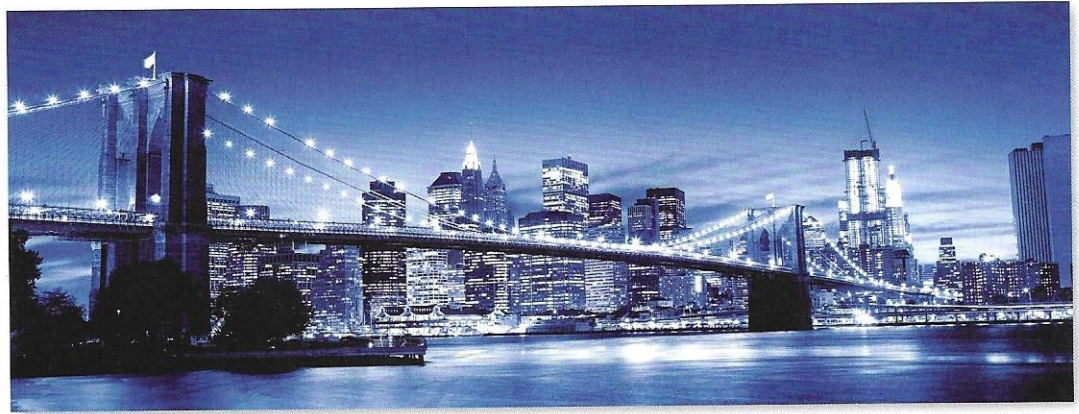

nature edition

98 x 38 cm

37 x 27 x 5,5 cm

1000 Teile Panorama Puzzles

203