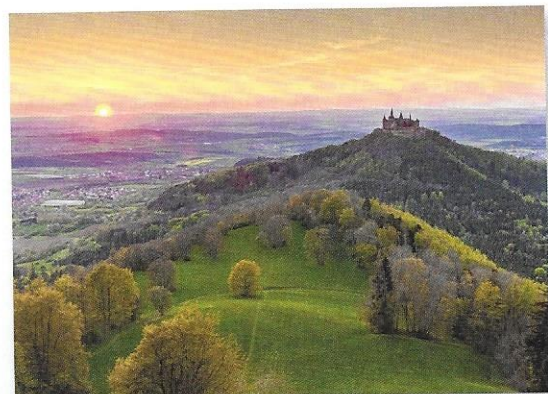

**Burg Hohenzollern
Hohenzollern Castle
Château de Hohenzollern**

15012 0

4 005556 150120

70 x 50 cm

37 x 27 x 5,5 cm

1000 Teile Puzzles

201