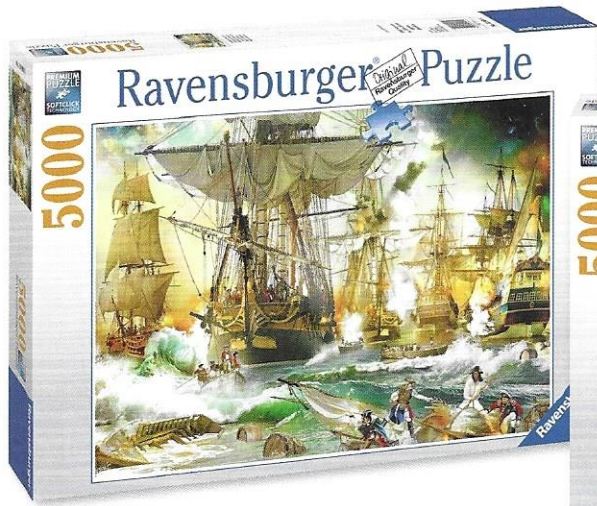

16706 7

© Disney
© Disney/Pixar
© Disney. Based on the „Winnie the Pooh“
works by A. A. Milne and E. H. Shepard.

98 x 75 cm

43 x 30 x 6 cm

2000 Teile Puzzles

237

Schlacht auf hoher See
 Battle on the High Sea
 Bataille en haute mer